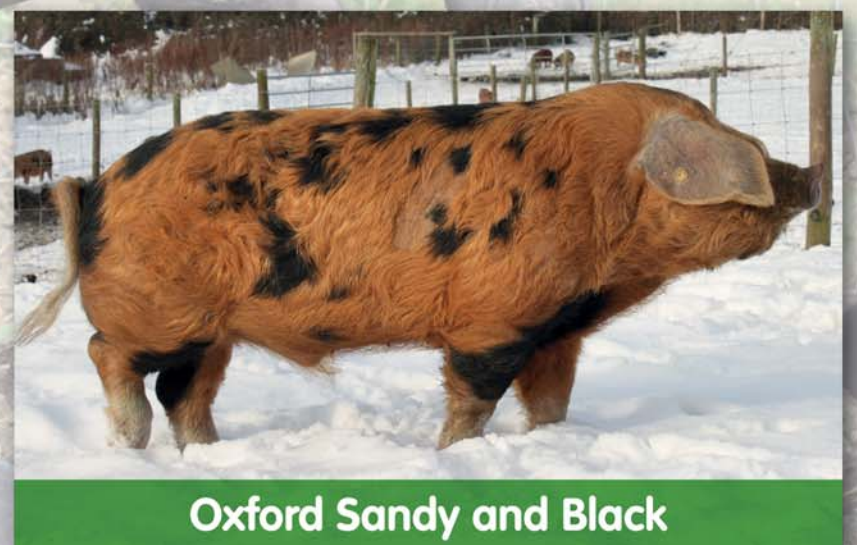

Rare Breeds Survival Trust

The UK's Native Pig Breeds

Berkshire

British Landrace

British Lop

British Saddleback

Gloucestershire Old Spot

Large Black

Large White

Middle White

Oxford Sandy and Black

Tamworth

Can you help save these breeds?
For these breeds extinction is a real and present threat. They are a significant part of our agricultural heritage and, most importantly, a vital genetic resource for the future. Please support RBST and help save our breeds.