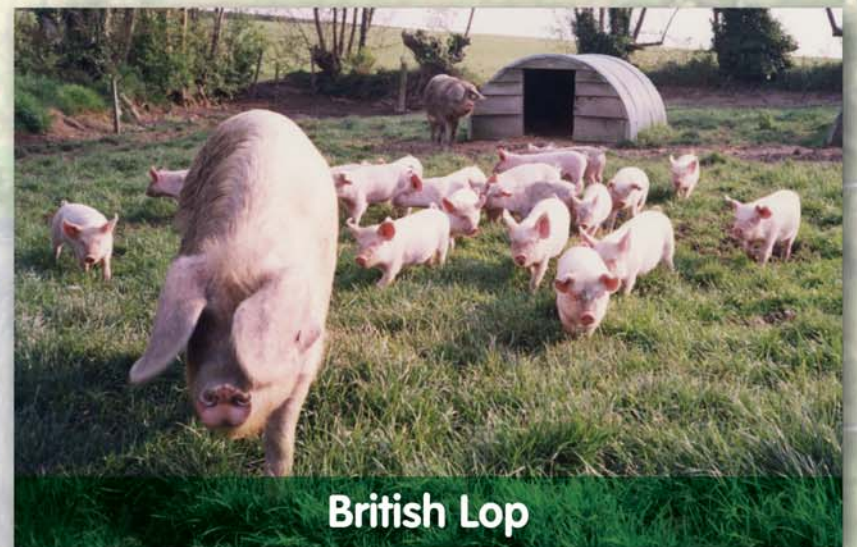

Rare Breeds Survival Trust

The UK's Native Pig Breeds

Berkshire

British Landrace

British Lop

British Saddleback

Gloucestershire Old Spot

Large Black

Large White

Middle White

Oxford Sandy and Black

Tamworth

Can you help save these breeds?
For these breeds extinction is a real and present threat. They are a significant part of our agricultural heritage and, most importantly, a vital genetic resource for the future. Please support RBST and help save our breeds.